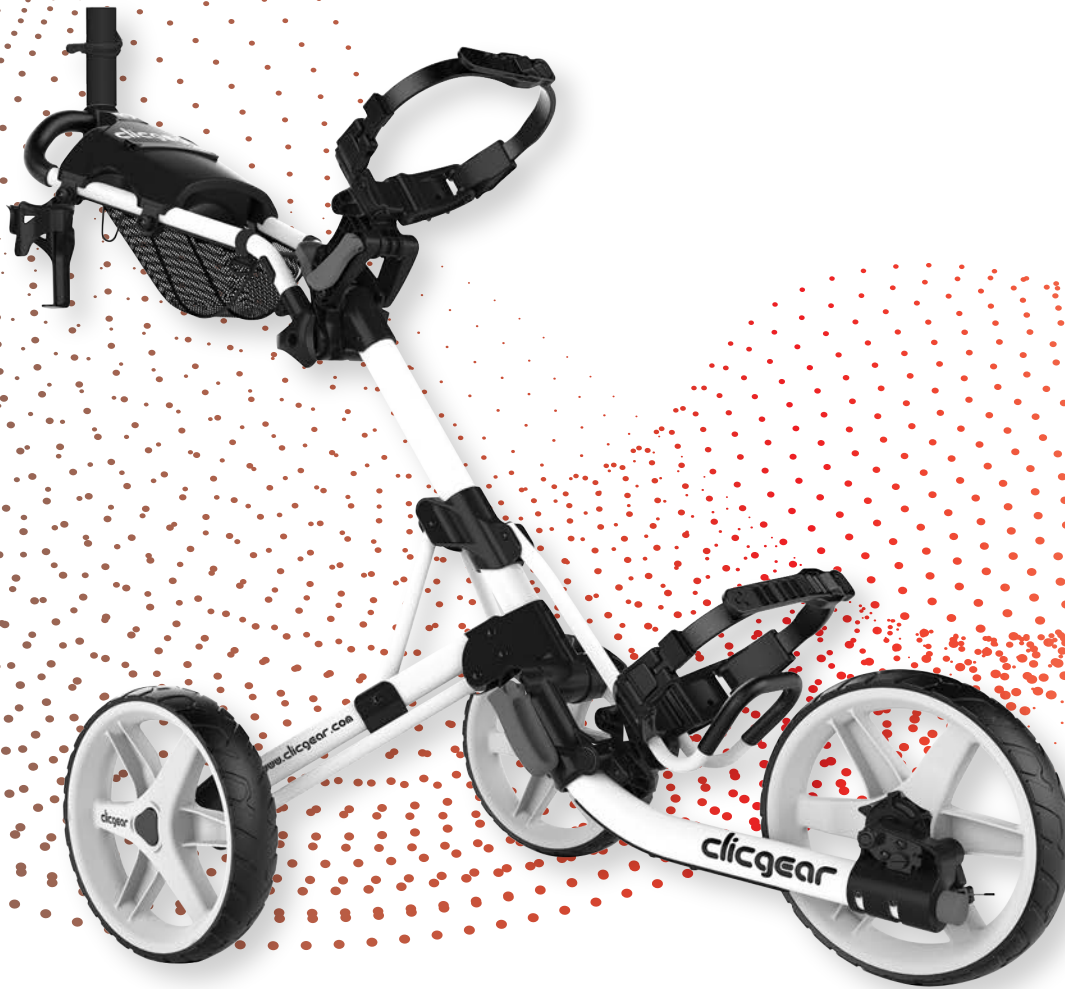

**cligear**<sup>®</sup>

**rovic**<sup>®</sup>

2023

Focused on durability and function,  
our award-winning 3-wheel  
cart stands above the rest

## FEATURES:

- STORAGE NET
- CONSOLE LID LOCK
- ADJUSTABLE UPPER SADDLE
- SILICONE BAG STRAP SYSTEM
- SCORECARD & PENCIL HOLDER
- EASY FRONT WHEEL ADJUSTMENT
- MAINTENANCE-FREE AIRLESS TIRES
- UMBRELLA HOLDER AND CUP HOLDER
- LIGHTWEIGHT ALUMINUM CONSTRUCTION
- ACCESSORY TABS FOR OPTIONAL ACCESSORIES

The most advanced 4-wheel  
golf cart available

**MODEL**

**cligear®**

WHITE

BLACK

SILVER

Our 2-wheel cart is adaptable and easy to use making it the idea choice for a professional rental fleet or casual player

**MODEL**

**cligear®**

BLACK