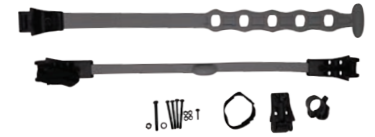

# UPGRADE KITS

Upgrade kits convert previous cart models to the latest silicone strap system

MODEL 1.0-3.5+ STRAP UPGRADE KIT  
CGUK01

MODEL 8.0 STRAP UPGRADE KIT  
CGUK80

ROVIC RV1C/RV1S STRAP UPGRADE KIT  
RVUK01

5.75 INCHES  
LONGER THAN  
STANDARD  
BAG STRAP

CLICGEAR SILICONE BAG STRAP - EXTENDED  
CGBE02